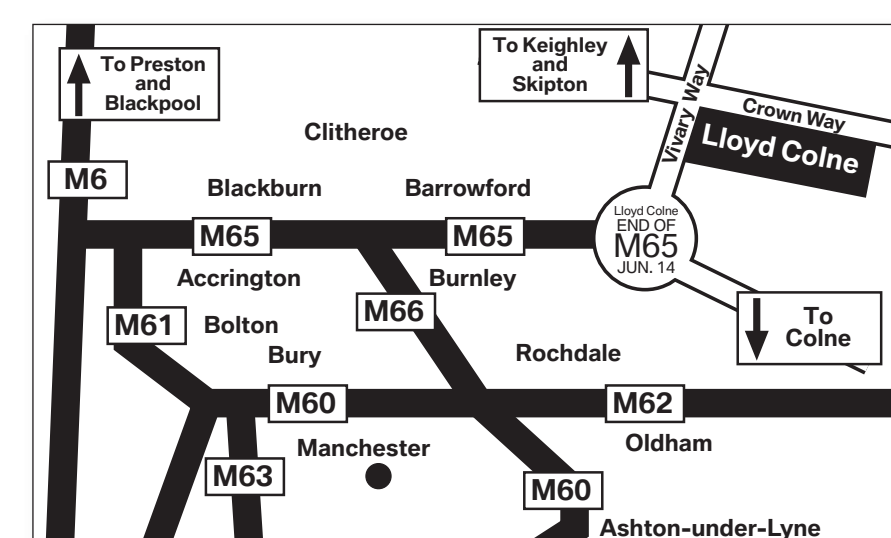

Lloyd Colne

The Ultimate Driving Machine

Lloyd Colne

(Formerly Prestons)

The new name for BMW & MINI in your area

Your local

**BMW Dealer is at Junction 14 M65,
next to the new Boundary Mill Store**

Late Night Opening every Thursday until 8.30pm

Lloyd Colne Tel: 01282 720720

End of M65, Crown Way, Colne, Lancashire BB8 9NP

www.lloydcolnebmw.co.uk

You're only a few minutes away from Lloyd Colne